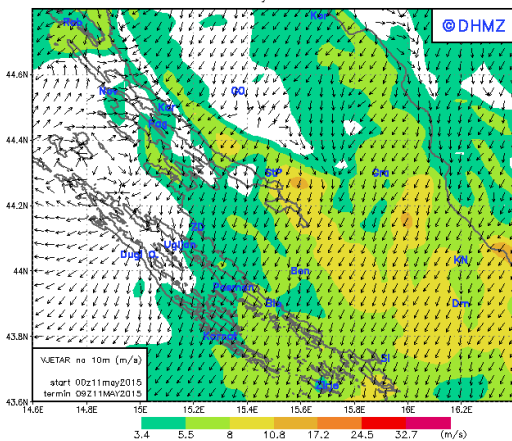

Start 10:30

Time limit 14:00

No	Mark	Route	HTS	Aprox distance	Total	Aprox position
1	Start	RC on P, Mark on S	°M	0 m	0 m	N 43°43,467'; E 15°46,742'
2	Yellow mark	Port	348,5 °M	1,459 NM	1,459 NM	N 43°44,911'; E 15°46,458'
3	Orange mark	Port	292,5 °M	170 m	1,551 NM	N 43°44,951'; E 15°46,344'
4	Logorun	Starboard	218,8 °M	0,975 NM	2,525 NM	N 43°44,229'; E 15°45,442'
5	Tijat	Port	215,9 °M	0,551 NM	3,077 NM	N 43°43,802'; E 15°44,961'
6	Bavljenac	Port	213,8 °M	1,981 NM	5,058 NM	N 43°42,223'; E 15°43,309'
7	Sokol	Port)	127,5 °M	3,856 NM	8,914 NM	N 43°39,699'; E 15°47,330'
8	Sestrica Vela	Port	35,2 °M	0,853 NM	9,767 NM	N 43°40,366'; E 15°48,062'
9	Zlarin	Starboard	18,9 °M	1,895 NM	11,66 NM	N 43°42,120'; E 15°49,053'
10	Finish	RC on P, M on S	18,5 °M	0,701 NM	12,36 NM	N 43°42,771'; E 15°49,414'

DAda MASLENICA 10m vjetar u 09 UTC 11MAY2015

DAda MASLENICA 10m vjetar u 12 UTC 11MAY2015

RC may decide to cancel the race and schedule two races for Tuesday May12th