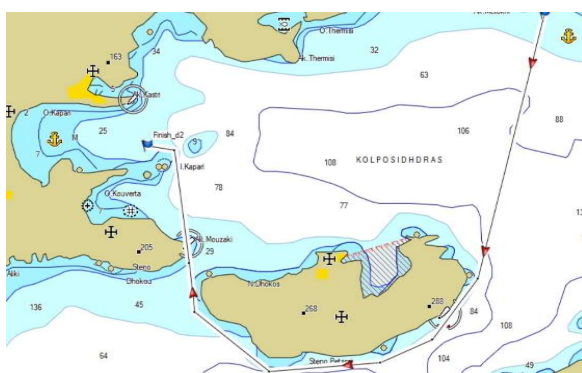

ECC 2019 – Day 2

Departure time : 10:00:00 1st Warning Signal : 11:00:00 Time Limit: As per SI

Course: Ydra – Ermioni

There will be 2 races (depending on the weather conditions):

1st RACE :

JOSE MIGUEL MARTINEZ RACE (length 12,0 nm appr.)

Waypoint	Position	Notes
Start (estimated pos.)	N 37 24.350 E 023 23.140	
Isle Dokos	Left to starboard	
Finish (estimated pos.)	N 37 22.200 E 23 15.970	

Race format

1st Start: Small boats - Warning signal blue flag (5 min after the display of the ECC yellow flag)

2nd Start: Large boats – Warning signal green flag (5 minutes after the start signal of the 1st start)

2nd RACE

(depending on the weather conditions - length 13,0 nm appr).